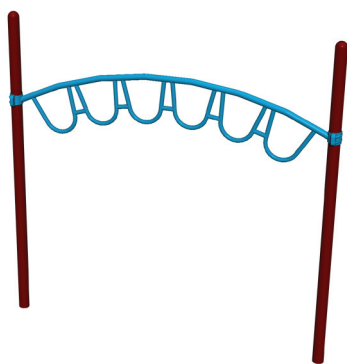

The Crater Ladder

The Crater Wall

The Crater Arch

The Sky Link

The Vertical Wave

The Spacer

The Low Arch
(Left/Right)

The Sky Arch

The High Arch
(Left/Right)

Adventure Glide

LolliCap*

*Add visual appeal to your Adventure Series layout with our new LolliCap

Integrated Adventure Series Sample

PE-930

These new components are linked together by clamping to posts. Play functionally and link these components to posts (using a Post with Ladder Climber) or to RockBlocks® (using a RockBlocks Deck Access Support). Existing components can be directly attached between two RockBlocks wall sections.