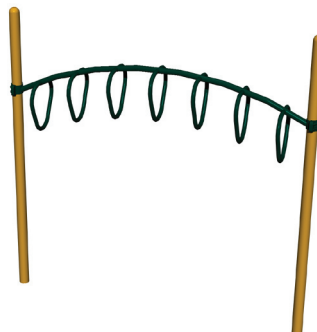

New Adventure Series Components

With endless ways to keep kids moving, Adventure Series is their favorite way to play. And with no decks, this is our most budget-friendly modular playsystem. Delivering maximum play value with a contemporary design of ground-based play activities, Adventure Series has something for everyone.

The Crater Ladder

The Crater Wall

The Crater Arch

The Sky Link

The Vertical Wave

The Spacer

The Low Arch
(Left/Right)

The Sky Arch

The High Arch
(Left/Right)

Adventure Glide

LolliCap*

*Add visual appeal to your Adventure Series layout with our new LolliCap

Integrated Adventure Series Sample

PE-930

These new components are linked together by clamping to posts. Play functionally and link these components to posts (using a Post with Ladder Climber) or to RockBlocks® (using a RockBlocks Deck Access Support). Existing components can be directly attached between two RockBlocks wall sections.