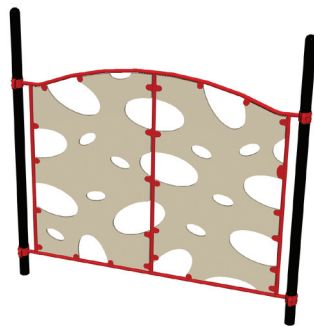

New Adventure Series Components

With endless ways to keep kids moving, Adventure Series is their favorite way to play. And with no decks, this is our most budget-friendly modular playsystem. Delivering maximum play value with a contemporary design of ground-based play activities, Adventure Series has something for everyone.

The Crater Ladder

The Crater Wall

The Crater Arch

The Sky Link

The Vertical Wave

The Spacer

The Low Arch
(Left/Right)

The Sky Arch

The High Arch
(Left/Right)

Adventure Glide

LolliCap*

*Add visual appeal to your Adventure Series layout with our new LolliCap

Integrated Adventure Series Sample

PE-930

These new components are linked together by clamping to posts. Play functionally and link these components to posts (using a Post with Ladder Climber) or to RockBlocks® (using a RockBlocks Deck Access Support). Existing components can be directly attached between two RockBlocks wall sections.