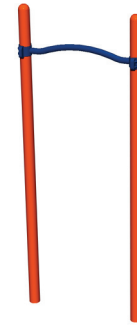

The Crater Ladder

The Crater Wall

The Crater Arch

The Sky Link

The Vertical Wave

The Spacer

The Low Arch
(Left/Right)

The Sky Arch

The High Arch
(Left/Right)

Adventure Glide

LolliCap*

*Add visual appeal to your Adventure Series layout with our new LolliCap

Integrated Adventure Series Sample

PE-930

These new components are linked together by clamping to posts. Play functionally and link these components to posts (using a Post with Ladder Climber) or to RockBlocks® (using a RockBlocks Deck Access Support). Existing components can be directly attached between two RockBlocks wall sections.