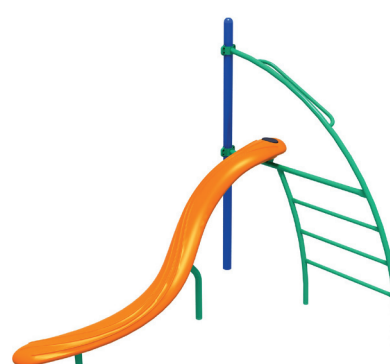

New Adventure Series Components

With endless ways to keep kids moving, Adventure Series is their favorite way to play. And with no decks, this is our most budget-friendly modular playsystem. Delivering maximum play value with a contemporary design of ground-based play activities, Adventure Series has something for everyone.

The Crater Ladder

The Crater Wall

The Crater Arch

The Sky Link

The Vertical Wave

The Spacer

The Low Arch
(Left/Right)

The Sky Arch

The High Arch
(Left/Right)

Adventure Glide

LolliCap*

*Add visual appeal to your Adventure Series layout with our new LolliCap

Integrated Adventure Series Sample

PE-930

These new components are linked together by clamping to posts. Play functionally and link these components to posts (using a Post with Ladder Climber) or to RockBlocks® (using a RockBlocks Deck Access Support). Existing components can be directly attached between two RockBlocks wall sections.