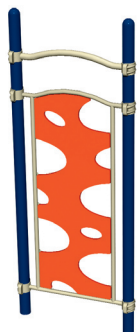

New Adventure Series Components

With endless ways to keep kids moving, Adventure Series is their favorite way to play. And with no decks, this is our most budget-friendly modular playsystem. Delivering maximum play value with a contemporary design of ground-based play activities, Adventure Series has something for everyone.

The Crater Ladder

The Crater Wall

The Crater Arch

The Sky Link

The Vertical Wave

The Spacer

The Low Arch
(Left/Right)

The Sky Arch

The High Arch
(Left/Right)

Adventure Glide

LolliCap*

*Add visual appeal to your Adventure Series layout with our new LolliCap

Integrated Adventure Series Sample

PE-930

These new components are linked together by clamping to posts. Play functionally and link these components to posts (using a Post with Ladder Climber) or to RockBlocks® (using a RockBlocks Deck Access Support). Existing components can be directly attached between two RockBlocks wall sections.